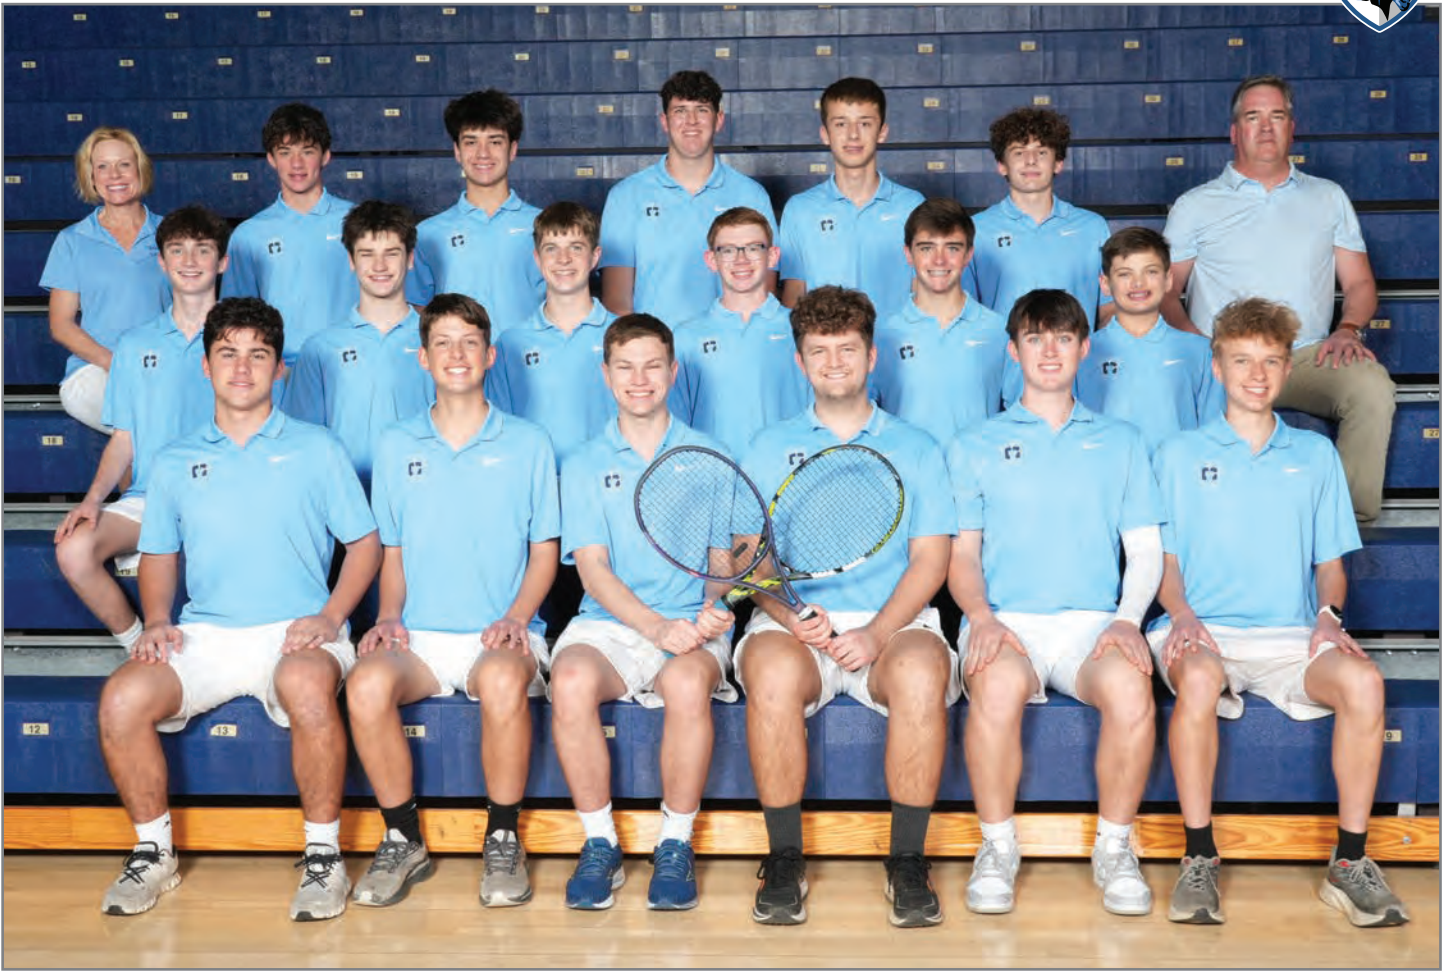

COACHES

Head Coach: Joe Bellmer
Assistant Coach: Curtis Anderson

COLUMBIA LANDCARE

A HEARTLAND COMPANY

***Thanks to Columbia Landcare
for keeping our grounds
beautiful year-round!***

Commercial Grounds Maintenance
www.columbialandcare.com
573.443.5681