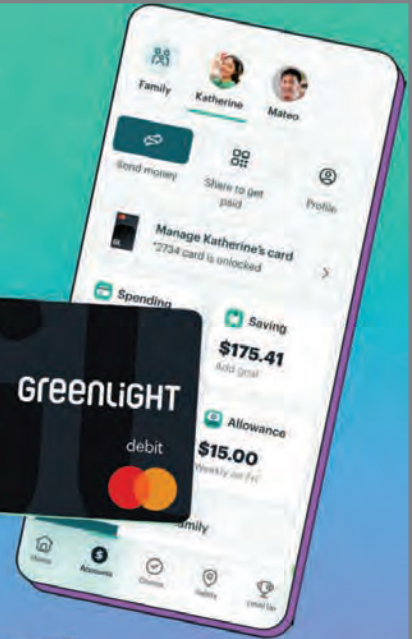

JR Lawless, CFP[®]

Financial Advisor

203 East Nifong Suite Aa
Columbia, MO 65203
573-443-8871

Bill Fretwell

Financial Advisor

3310 Bluff Creek Suite 102
Columbia, MO 65201
573-443-0043

Eric Willmeth, CFP[®]

Financial Advisor

34 N. 8th St.
Columbia
573-449-1256

GreenLIGHT |  firstmidwest

The debit card and money app for kids and teens.

First Midwest Bank customers can learn to earn, save, and spend wisely — for free. †